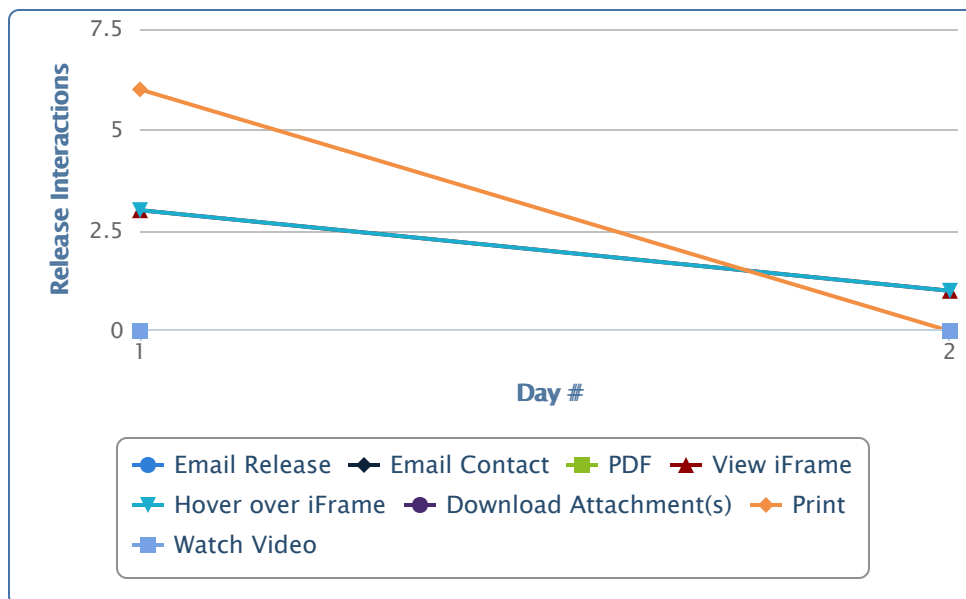

### Release Interactions by Type

**Print** 6 (43%)

**View iFrame** 4 (29%)

**Hover over iFrame** 4 (29%)

### Release Interactions By Day

**Peak Day** Day 1, Tuesday, October 21, 2014