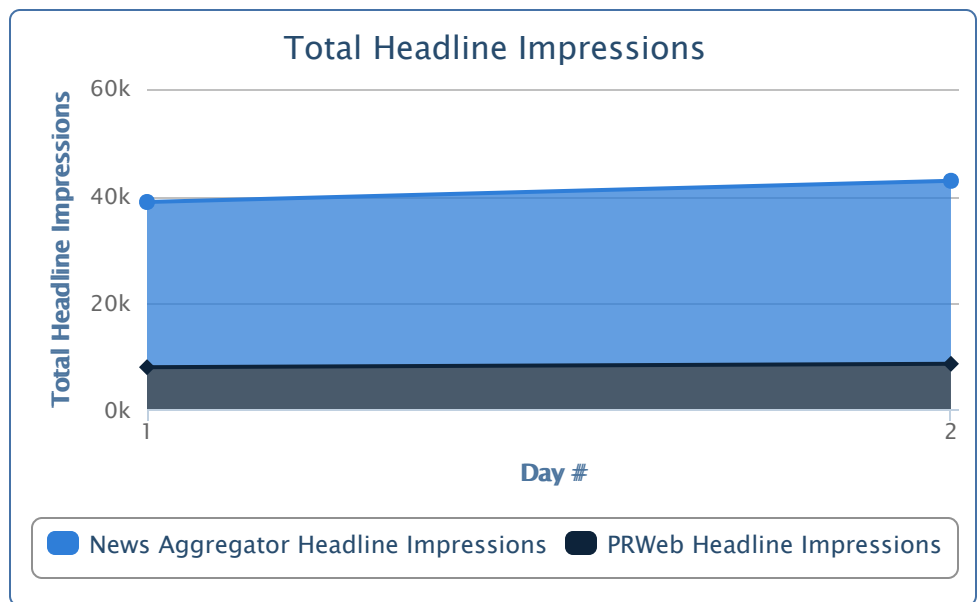

## **New Research Finds That The Recently Observed 'Red Moon' Establishes the Lack of Expansion of the Universe**

**Release ID: 12245269**

**Word Count: 468**

**Locations: Chicago, IL;Dallas, TX;Los Angeles–Long Beach, CA;New York, NY;Philadelphia, PA**

## Headline Impressions

**Total Headline Impressions** 42901

**Headline Impressions from News Aggregators** 34106 (79.5%)

**Headline Impressions from PRWeb.com** 8795 (20.5%)

**Peak Day** Day 2, Wednesday, October 22, 2014

Day #	Total Headline Impressions	Headline Impressions from News Aggregators	New Headline Impressions from PRWeb.com
1	38958	30811	8147
2	42901	32955	648