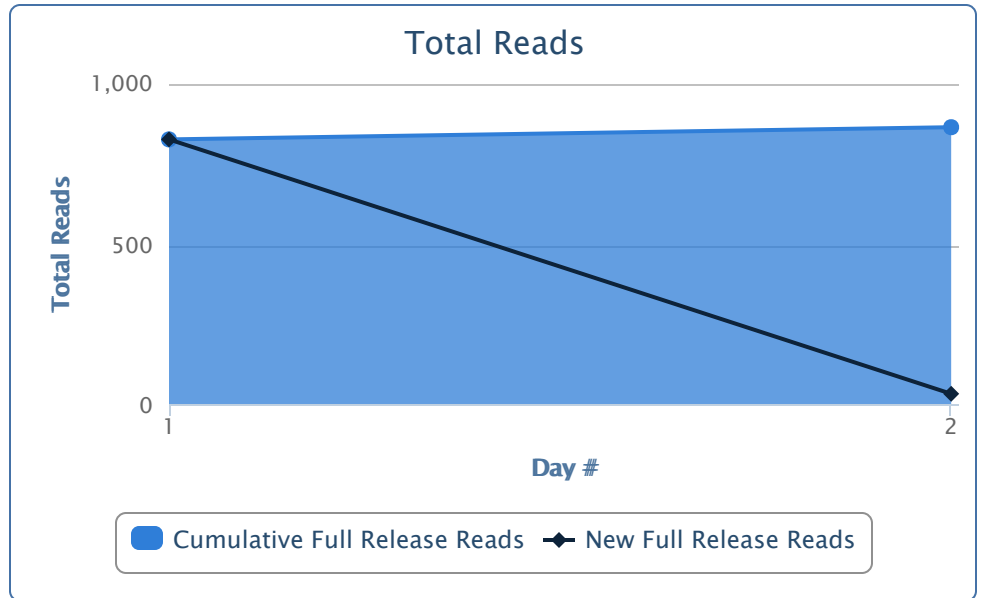

Full Release Reads

Total Full Release Reads 866

Top Five Locations for Full Release Reads

1	United States	39	72%
2	Mountain View, CA	3	6%
3	San Diego, CA	2	4%
4	Carnaxide, Portugal	2	4%
5	Montvale, NJ	2	4%