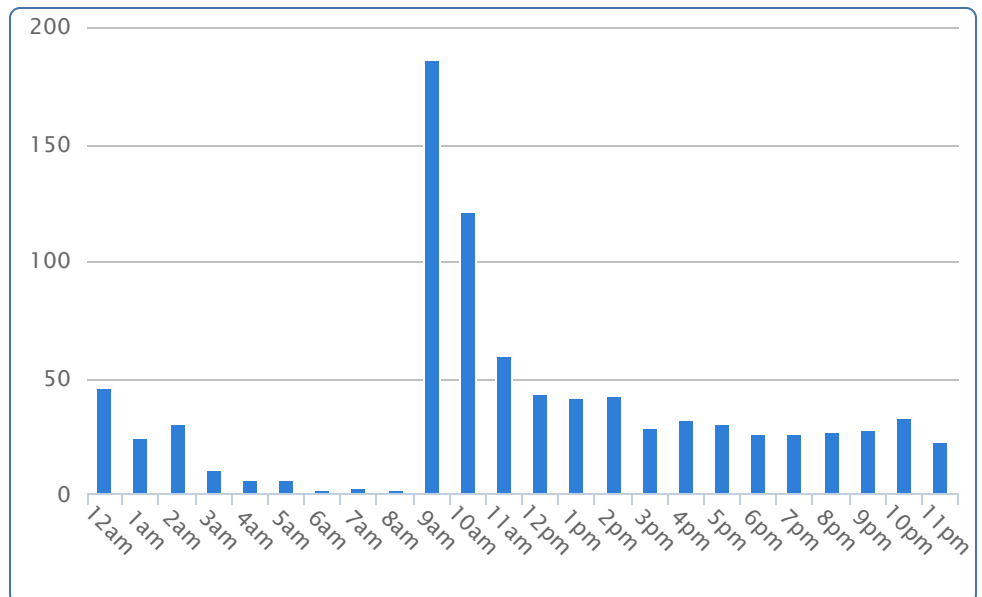

## Full Release Reads

**Total Full Release Reads** 866

### Top Five Locations for Full Release Reads

1	United States	39	72%
2	Mountain View, CA	3	6%
3	San Diego, CA	2	4%
4	Carnaxide, Portugal	2	4%
5	Montvale, NJ	2	4%

**Peak Day** Day 1, Tuesday, October 21, 2014

Day #	Total Full Release Reads	New Full Release Reads
1	828	828
2	866	38

### Full Release Reads By Time of Day

**Peak Time of Day** 9am